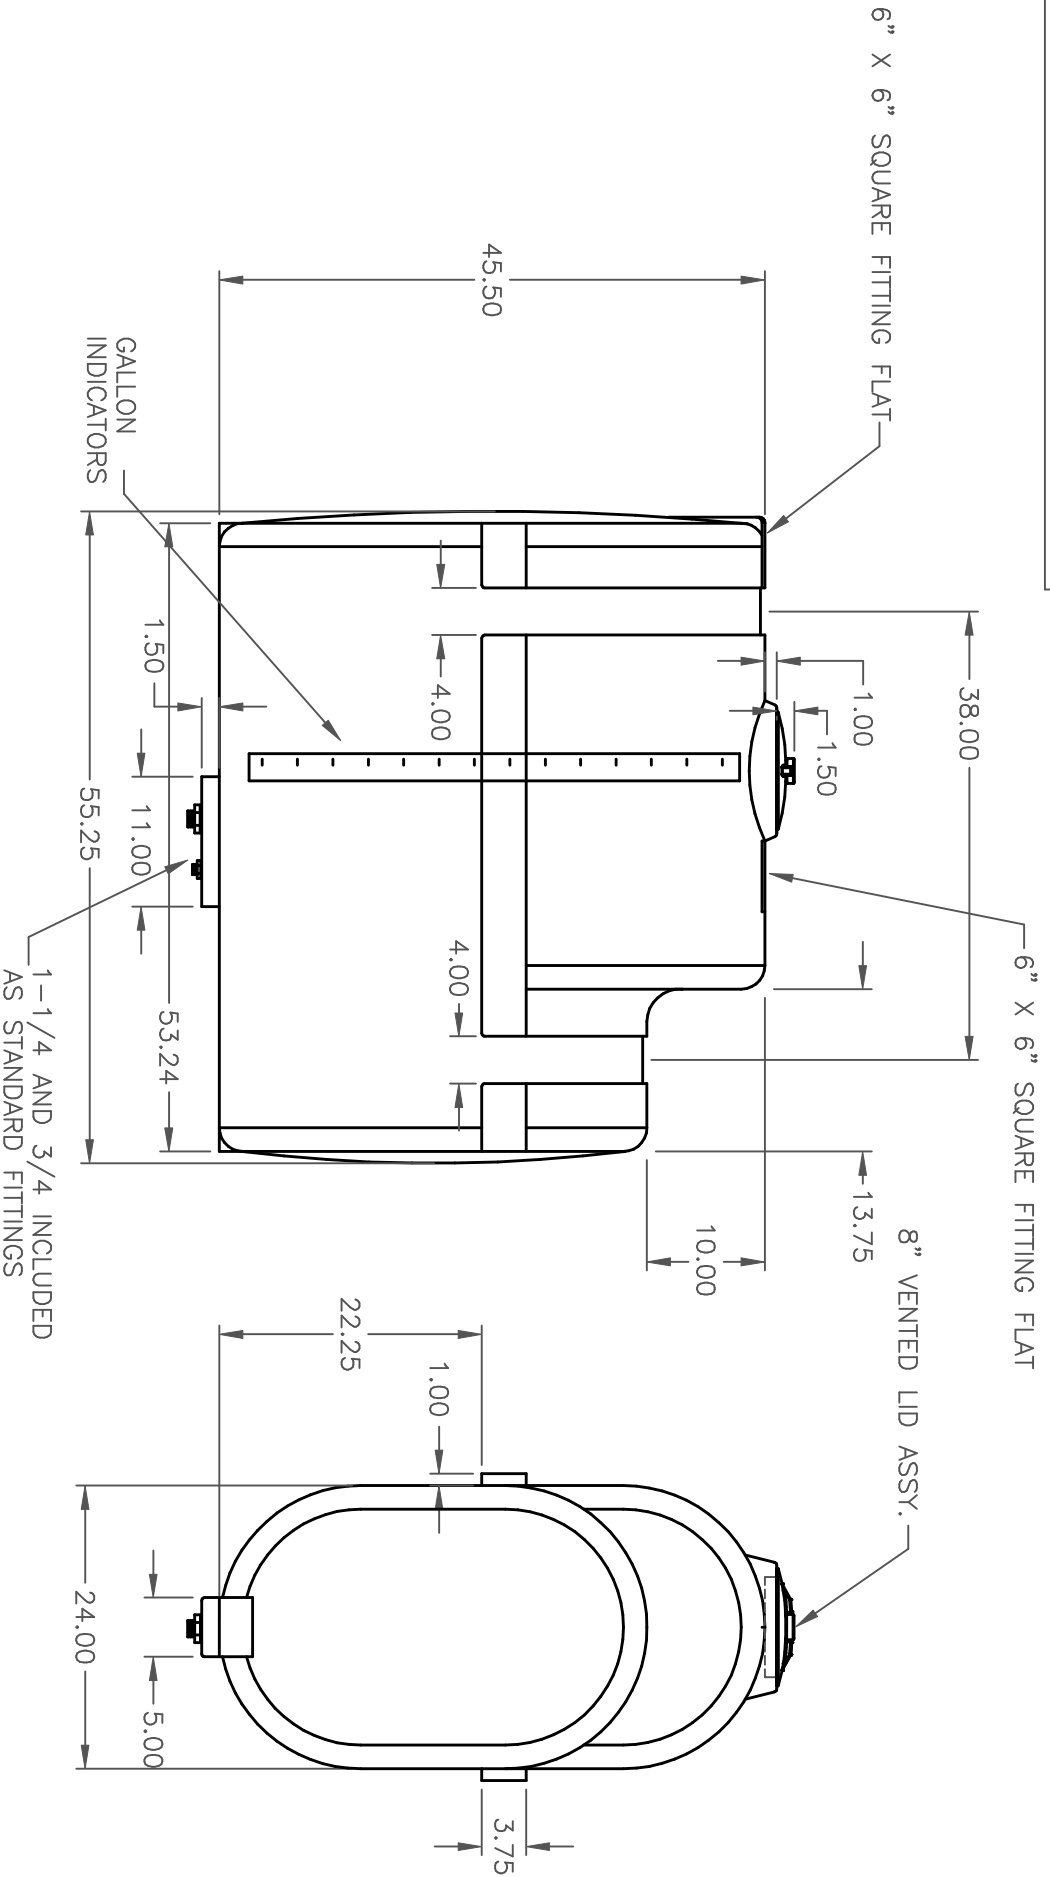

CAW0200-24

A

REV	DESCRIPTION	DATE	APPRD	DRAWN / DATE	REH / DATE	APPRD. / DATE	REH / DATE	MATERIAL
A	UPDATE DIMENSION	3/28/07			REH / 4/19/99	APPRD. / DATE	REH / 4/19/99	80 LB. MOBIL

AGE ROTO-MOLD
 A DIVISION OF DEN HARTOG INDUSTRIES, INC.
 4010 HWY. 60 BLVD. BOX 425 HOSPERS, IA. 51238

CLIENT / DESCRIPTION
 200 GALLON CUT-AWAY TANK

ALL DIMENSIONS ARE IN DECIMAL INCHES
 TOLERANCES UNLESS OTHERWISE SPECIFIED
 + 1% @ 68° F

- NOTES:
 1. NATURAL COLOR
 2. NOM. WALL .300

SCALE N.S.

PART NO. CAW0200-24