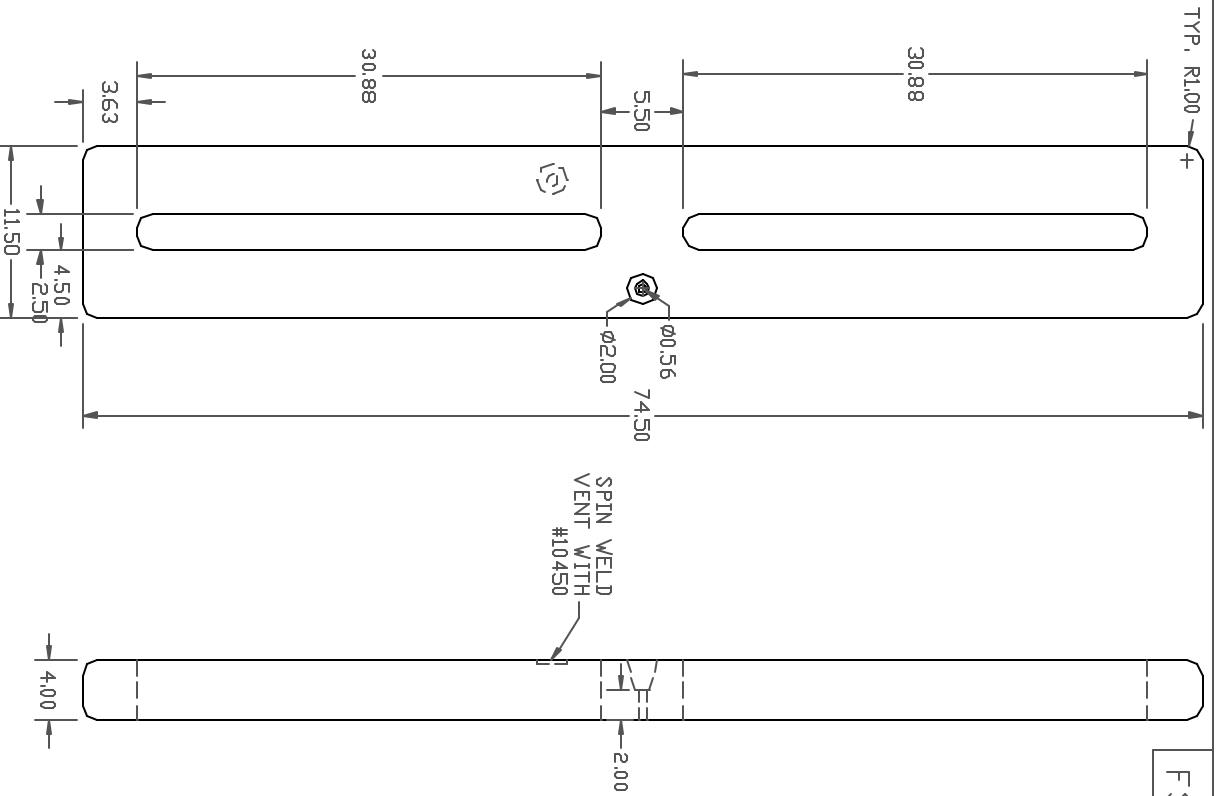

PROPRIETARY DATA

F S3250-BAF